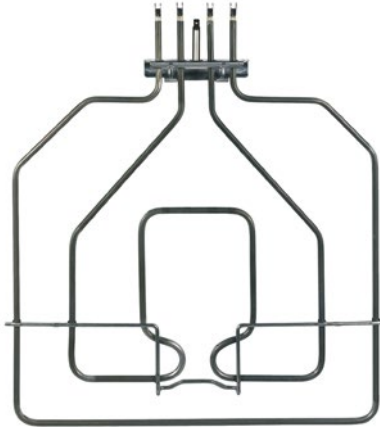

WA238

Resistenza circolare forno ventilato
240V - 2300W adattabile

Heating element circular for ventilated oven
240V - 2300W adaptable

Bosch Siemens 00499003

WA242

Resistenza superiore forno
230V 1500+1300W adattabile

Upper oven heating element
230V 1500 + 1300W adaptable

Bosch Siemens 00470845