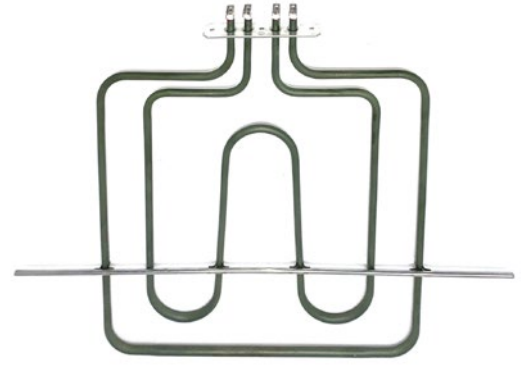

### WA025

Resistenza per forno base 1500W  
220V misure 307x280mm  
adattabile Star - Indesit

Heating element for basic oven  
1500W 220V size 307x280mm  
adaptable Star - Indesit

Indesit Ariston C00052312 093