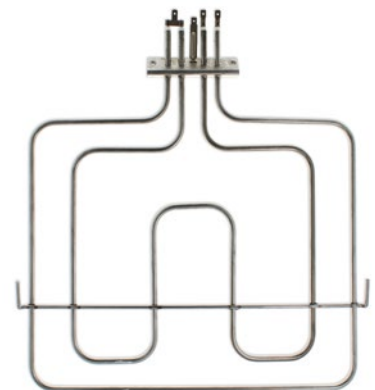

WA245

Resistenza forno 1200+1400W 230V adattabile

Oven resistance 1200+1400W 230V, adaptable

Fagor CA5G001A1