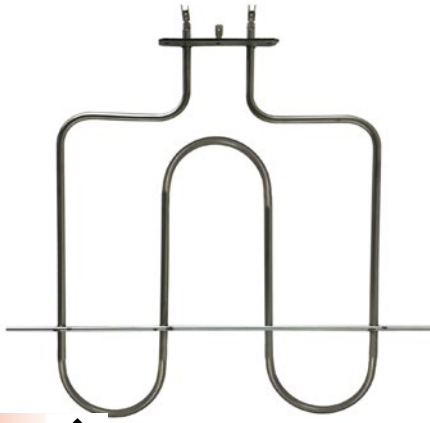

### WA025

Resistenza per forno base 1500W  
220V misure 307x280mm  
adattabile Star - Indesit

Heating element for basic oven  
1500W 220V size 307x280mm  
adaptable Star - Indesit

Indesit Ariston C00052312 093