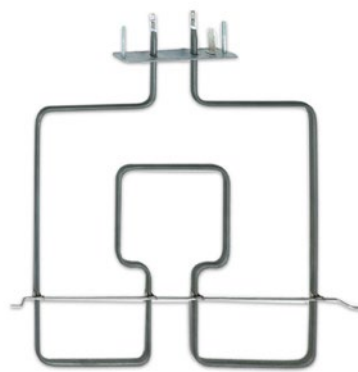

WA265

Resistenza forno superiore 1400W 230V adattabile

Oven upper Heating element 1400W 230V adaptable

Whirlpool 480121104184 - C00318740