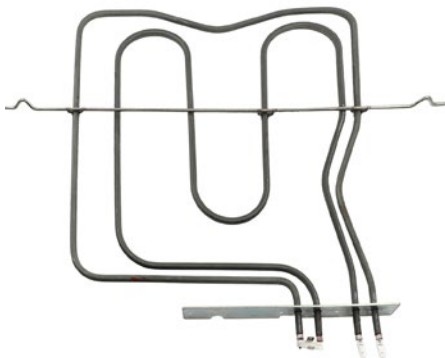

WA163

Resistenza per forno 1000+1200W 220V
adattabile

Heating element for oven 1000 + 1200W
220V adaptable

Indesit Ariston C00016054 352