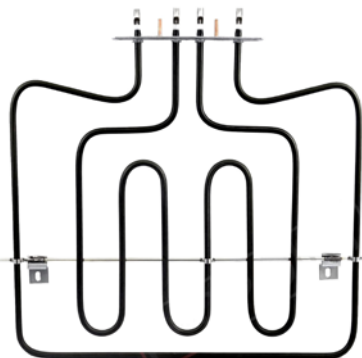

WA204

Resistenza per forno doppia 1200/1800W
230V adattabile

Heating element for double oven
1200 / 1800W 230V adaptable

Electrolux 3570337018 50208855002