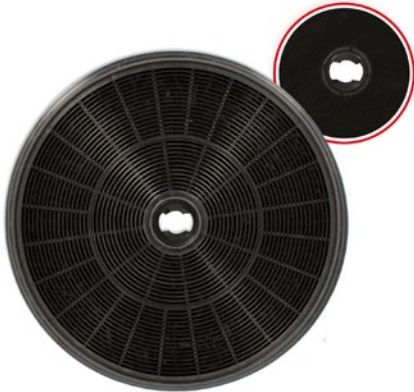

WR072

Filtro per cappa circolare con carbone attivo
Ø 225 mm x h 29 mm

Filter for kitchen hood with active carbon
Ø 225 mm x h 29 mm

Tecnomat 49007768 91960690

WR086

Filtro per cappa aspirante con carbone attivo
Ø 193 x h 35 mm adattabile Turbo Air D180
50268165003 185358 481281728933 49022779

Filter for kitchen hood with active carbon
Ø 193 mm x h 35 mm TurboAir D180
50268165003 185358 481281728933 49022779

Ariston 9029793784 C00090886 C00088594