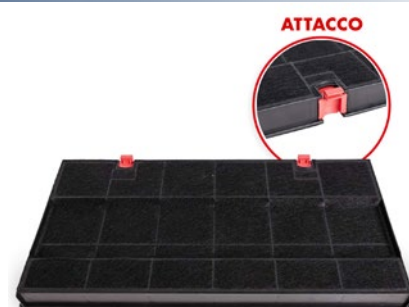

### WR096

Filtro per cappa aspirante con carbone attivo 255 x 260 50mm modello D095 adattabile

Filter for kitchen hood with active carbon 255 x 260 50mm model D095 adaptable

Elica 481281728931