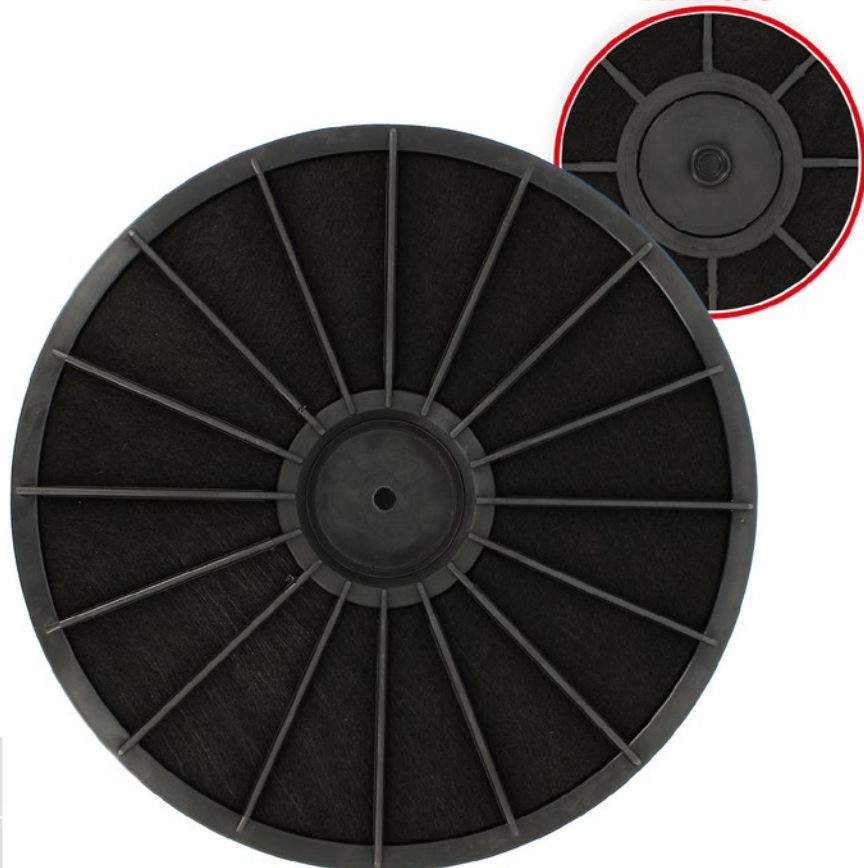

WR046

Filtro per cappa aspirante con carbone attivo
Ø 230 x h 25 mm E233 adattabile Faber
Flaminia C00307666 9197060193 9188065345

Filter for extractor hood with activated carbon
Ø 230 x h 25 mm E233 adaptable Faber
Flaminia C00307666 9197060193 9188065345

Faber C00383475 C00090694 481281728329

ATTACCO